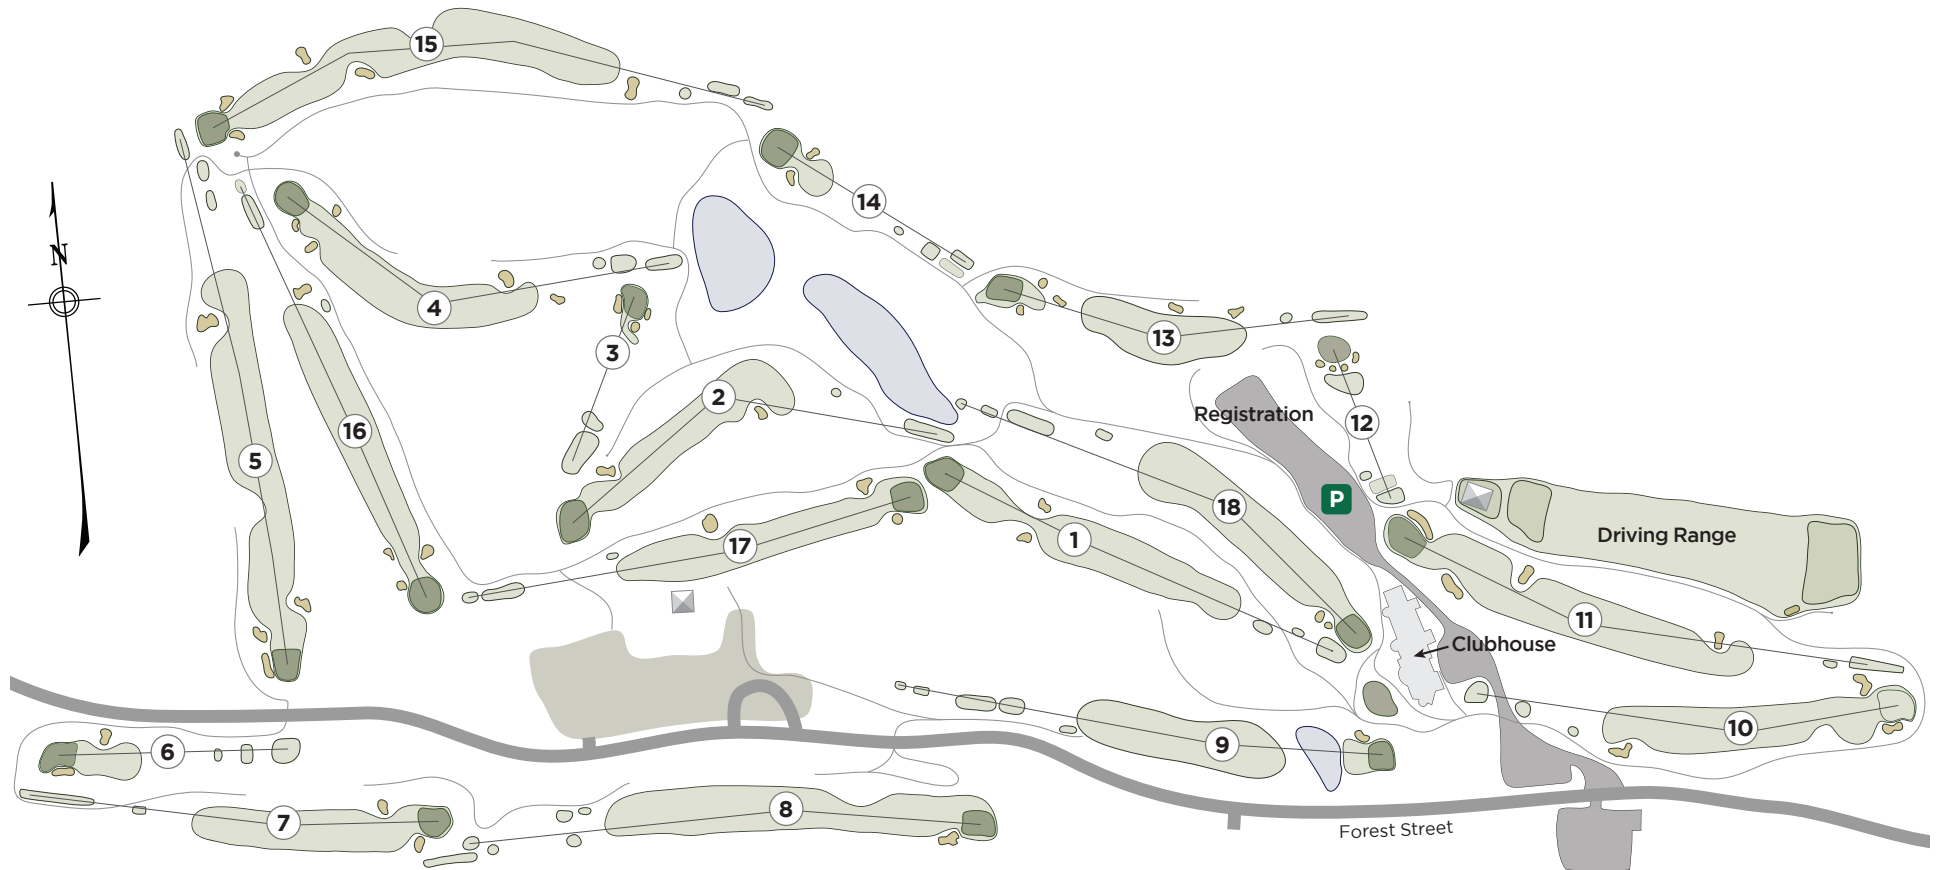

20th Annual Adopt-A-Student Foundation

LEAD SPONSORS

Chisholm Family

Elizabeth & Phill Gross
ADAGE CAPITAL MANAGEMENT

PLATINUM SPONSOR

Darlene & David Lane

Bridgette & Bob Minicus John Remondi