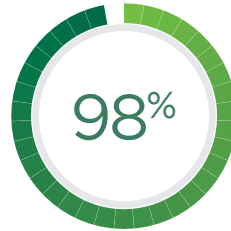

OUR STUDENTS

receive financial assistance
(on average \$17,200 per student)

of tuition covered by
financial aid per student

are students of color

live in the inner-city
of Boston

OUR RESULTS

of our seniors
were accepted to
college in 2021

graduation rate
on average for
the past 18 years

of CHS students were
accepted into the Top 100
Colleges in America in 2019

of Cathedral's
Class of 2014 graduated
college within 4.5 years