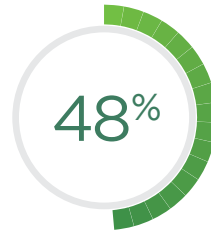

OUR STUDENTS

receive financial assistance
(on average \$17,200 per student)

of tuition covered by
financial aid per student

are students of color

live in the inner-city
of Boston

OUR RESULTS

of our seniors
were accepted to
college in 2021

graduation rate
on average for
the past 18 years

of CHS students were
accepted into the Top 100
Colleges in America in 2019

of Cathedral's
Class of 2014 graduated
college within 4.5 years