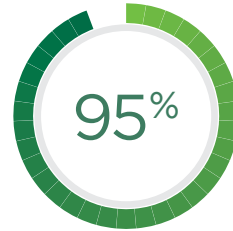

OUR STUDENTS

receive financial assistance
(on average \$17,200 per student)

of tuition covered by
financial aid per student

are students of color

live in the inner-city
of Boston

OUR RESULTS

of our seniors
were accepted to
college in 2021

graduation rate
on average for
the past 18 years

of CHS students were
accepted into the Top 100
Colleges in America in 2019

of Cathedral's
Class of 2014 graduated
college within 4.5 years