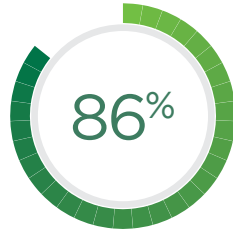

OUR STUDENTS

receive financial assistance
(on average \$17,200 per student)

of tuition covered by
financial aid per student

are students of color

live in the inner-city
of Boston

OUR RESULTS

of our seniors
were accepted to
college in 2021

graduation rate
on average for
the past 18 years

of CHS students were
accepted into the Top 100
Colleges in America in 2019

of Cathedral's
Class of 2014 graduated
college within 4.5 years