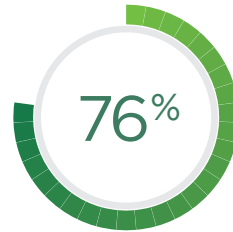

OUR STUDENTS

receive financial assistance
(on average \$17,200 per student)

of tuition covered by
financial aid per student

are students of color

live in the inner-city
of Boston

OUR RESULTS

of our seniors
were accepted to
college in 2021

graduation rate
on average for
the past 18 years

of CHS students were
accepted into the Top 100
Colleges in America in 2019

of Cathedral's
Class of 2014 graduated
college within 4.5 years